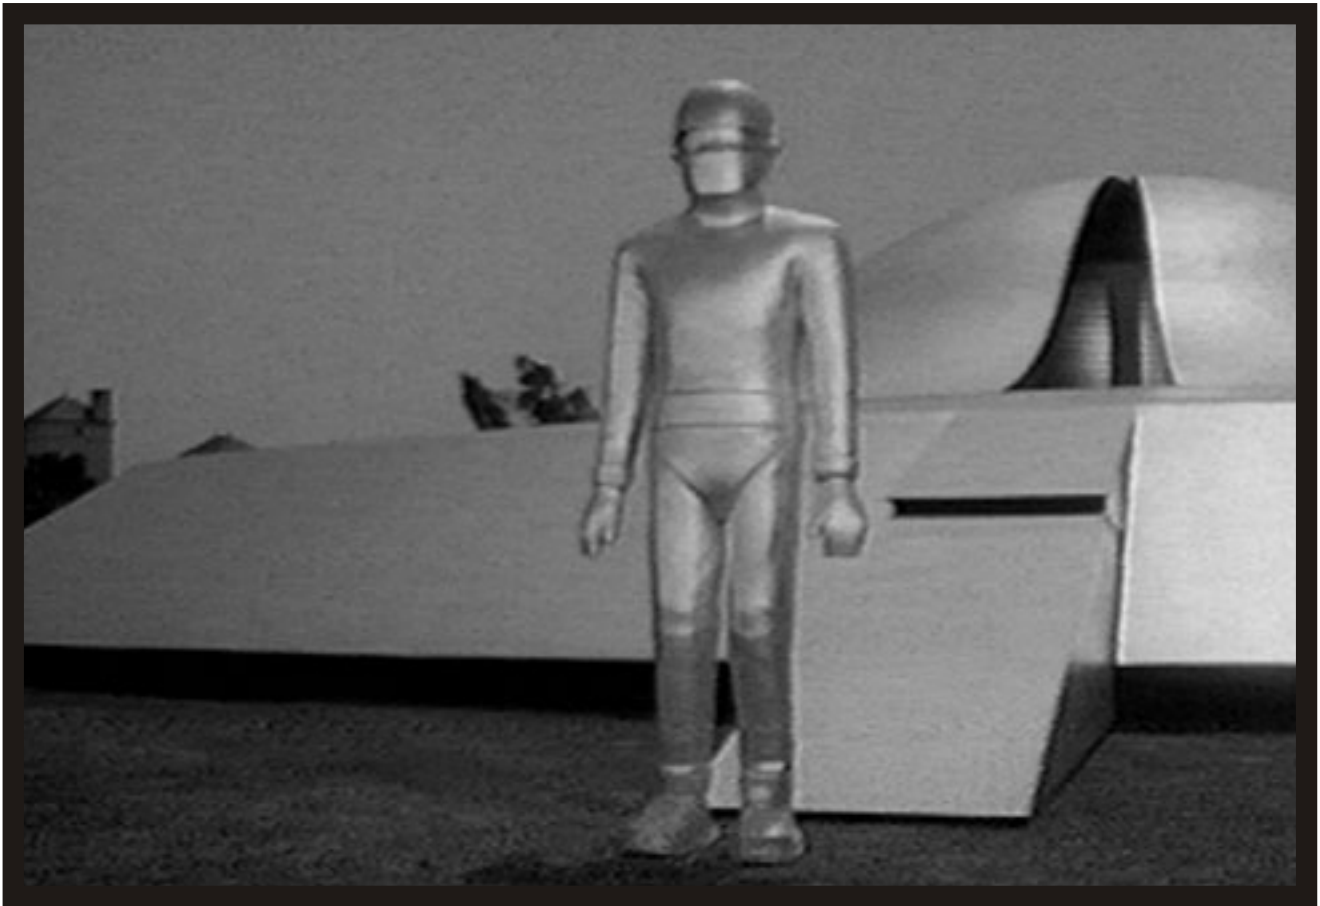

# GORT

From The Movie: "The Day The Earth Stood Still  
Not To Scale  
Card Model  
(Klaatu barada nikto!)

Notes:

1. This is not a commercial model, (Not for sale or resale).
2. It is Fan Art, (For Fans of the 20th Century Fox Film: The Day The Earth Stood Still).