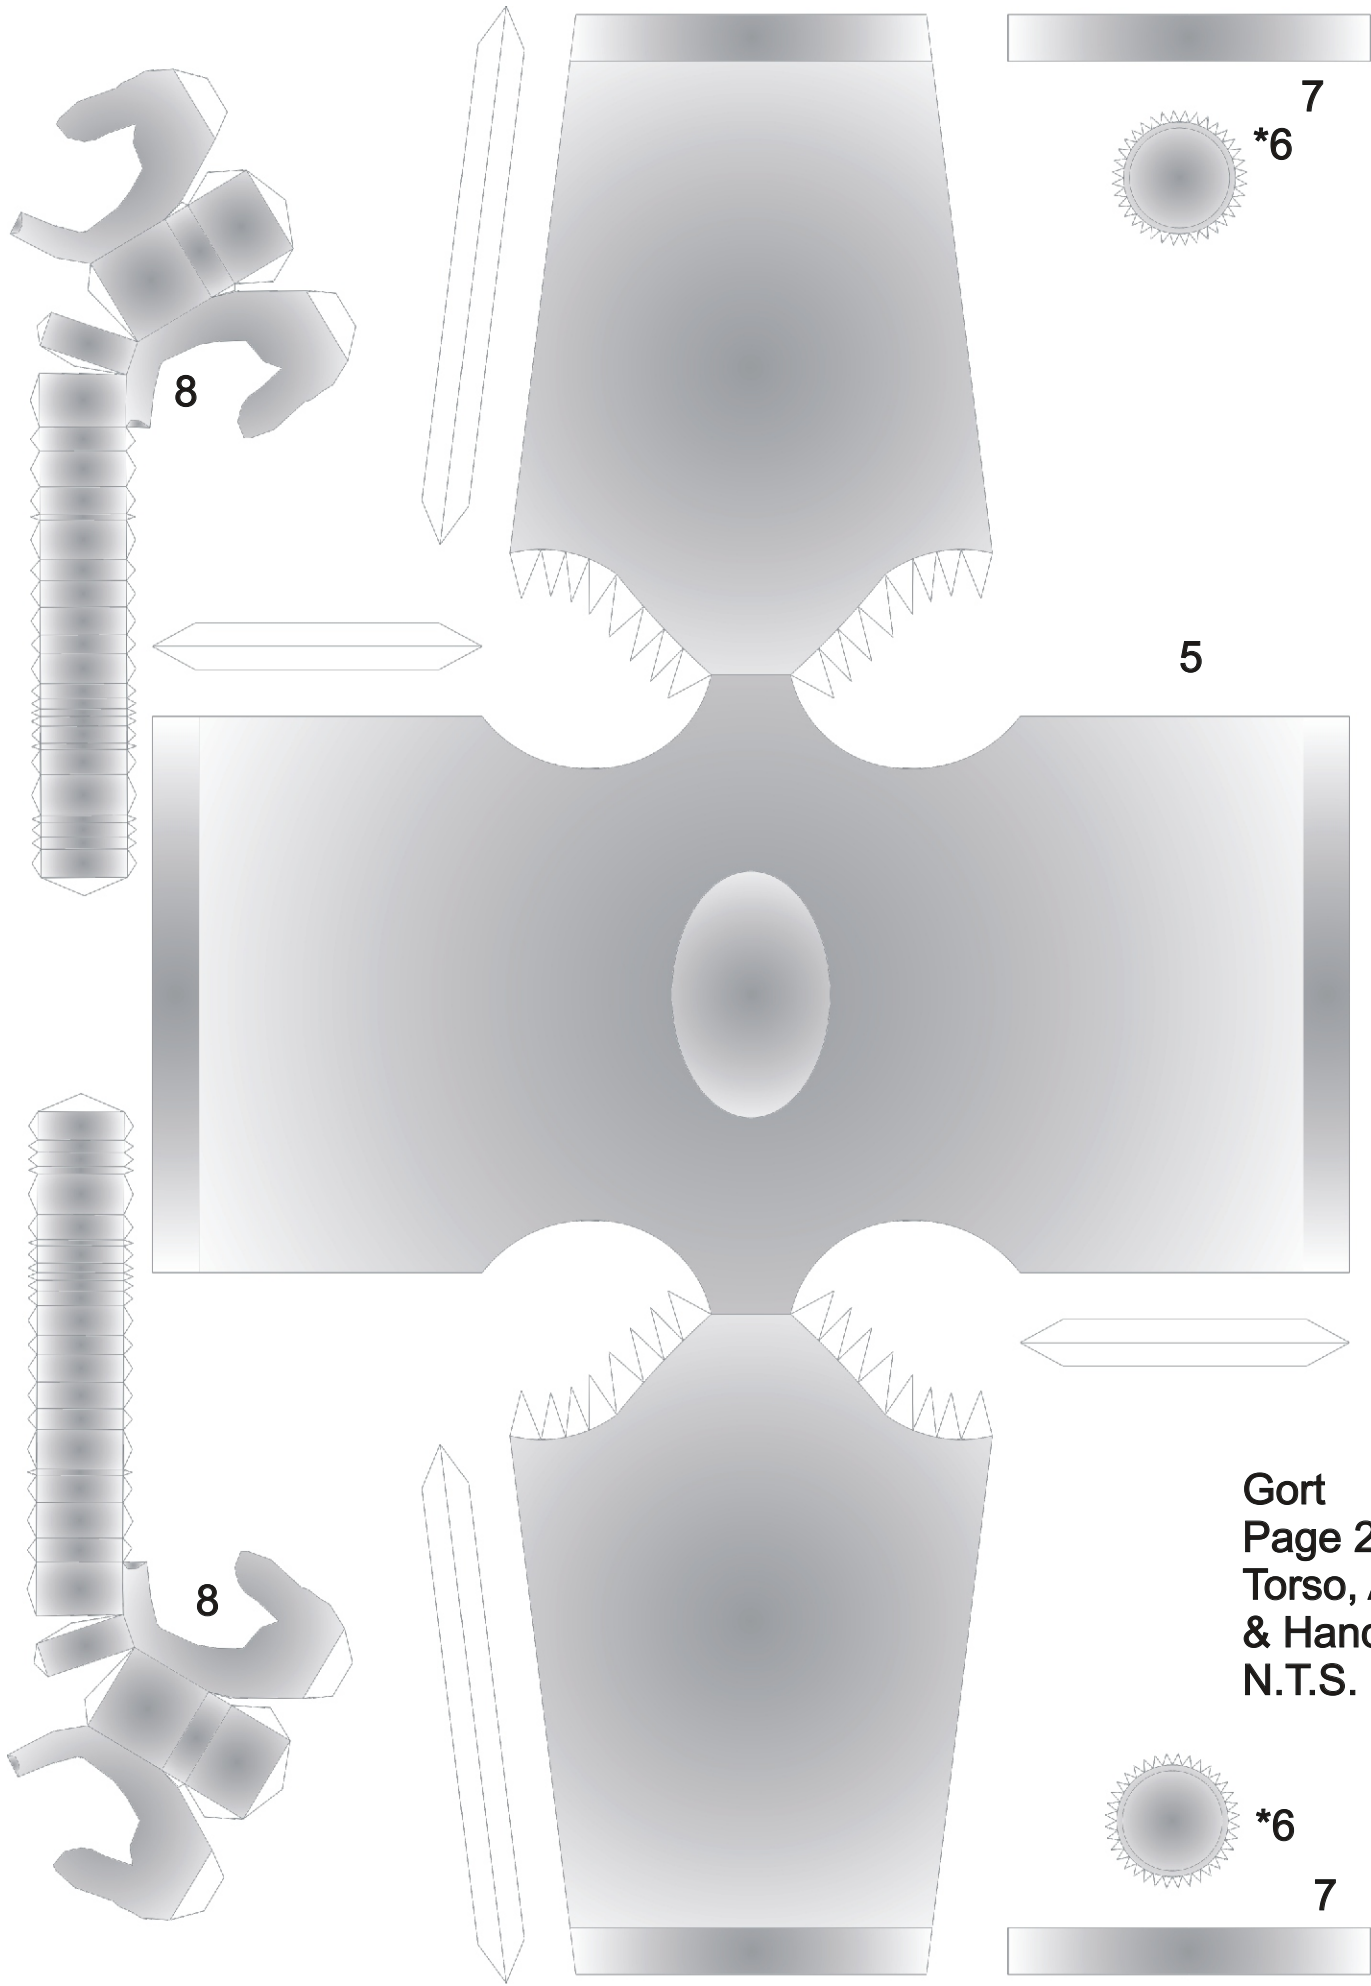

# GORT

From The Movie: "The Day The Earth Stood Still  
Not To Scale  
Card Model  
(Klaatu barada nikto!)

Notes:

1. This is not a commercial model, (Not for sale or resale).
2. It is Fan Art, (For Fans of the 20th Century Fox Film: The Day The Earth Stood Still).

\* Notes parts to be laminated to heavy cardstock.

\* Notes parts to be laminated to heavy cardstock.

C.W.H. 2007 Rev.1

Gort  
Page 2  
Torso, Arms,  
& Hands  
N.T.S.

9

10

11

12